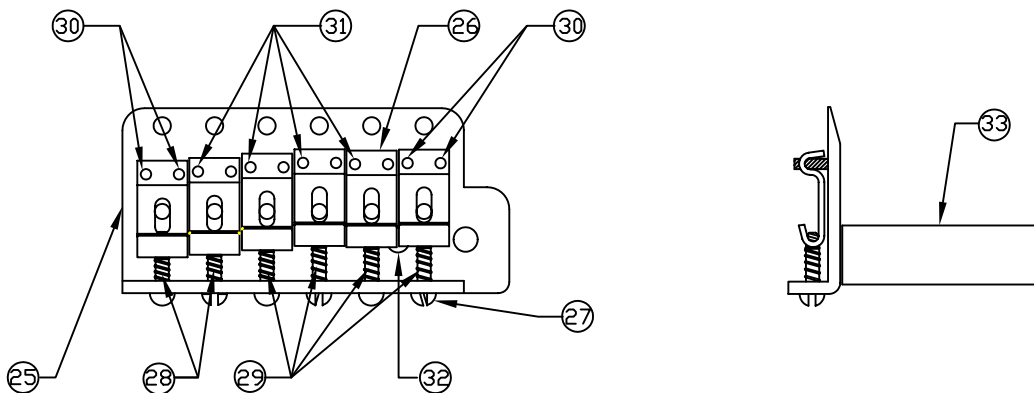

BRIDGE ASSEMBLY