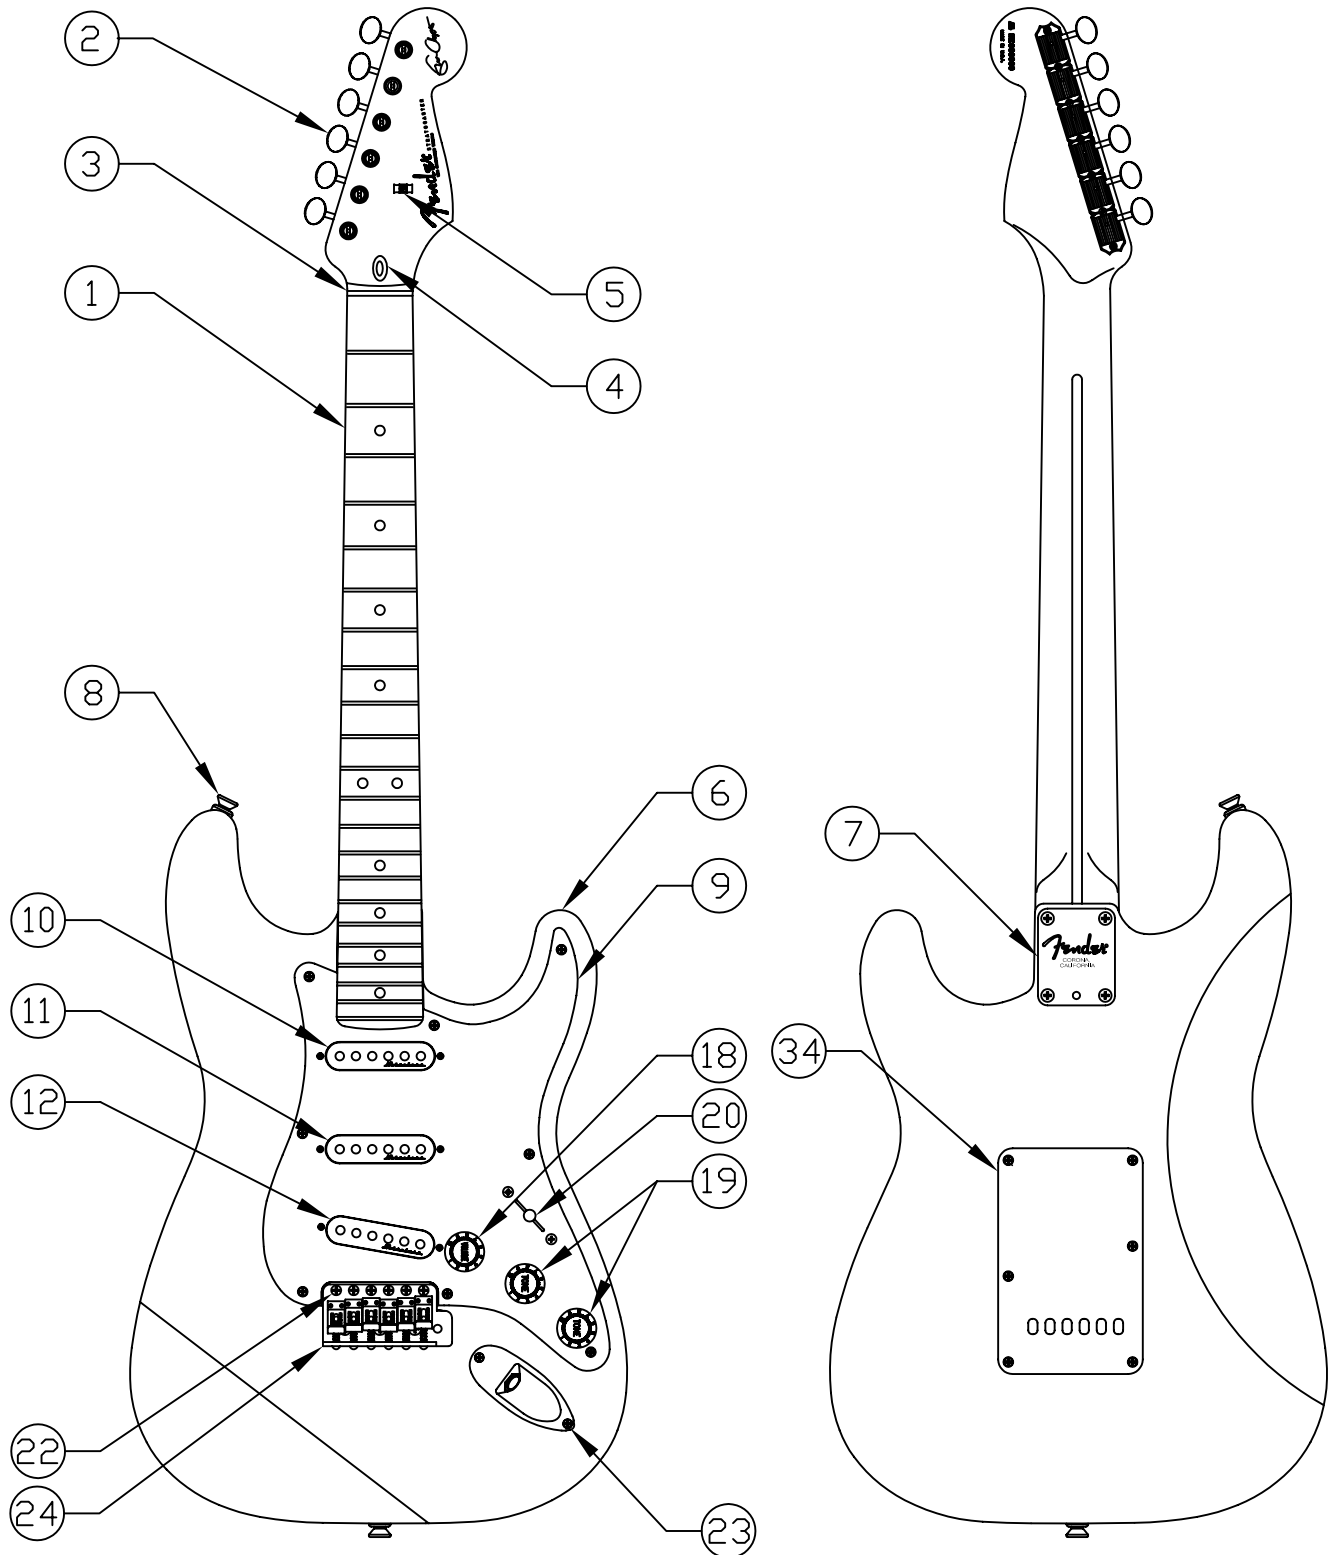

ERIC CLAPTON STRAT UPGRADE®, 011-7602

Fender®