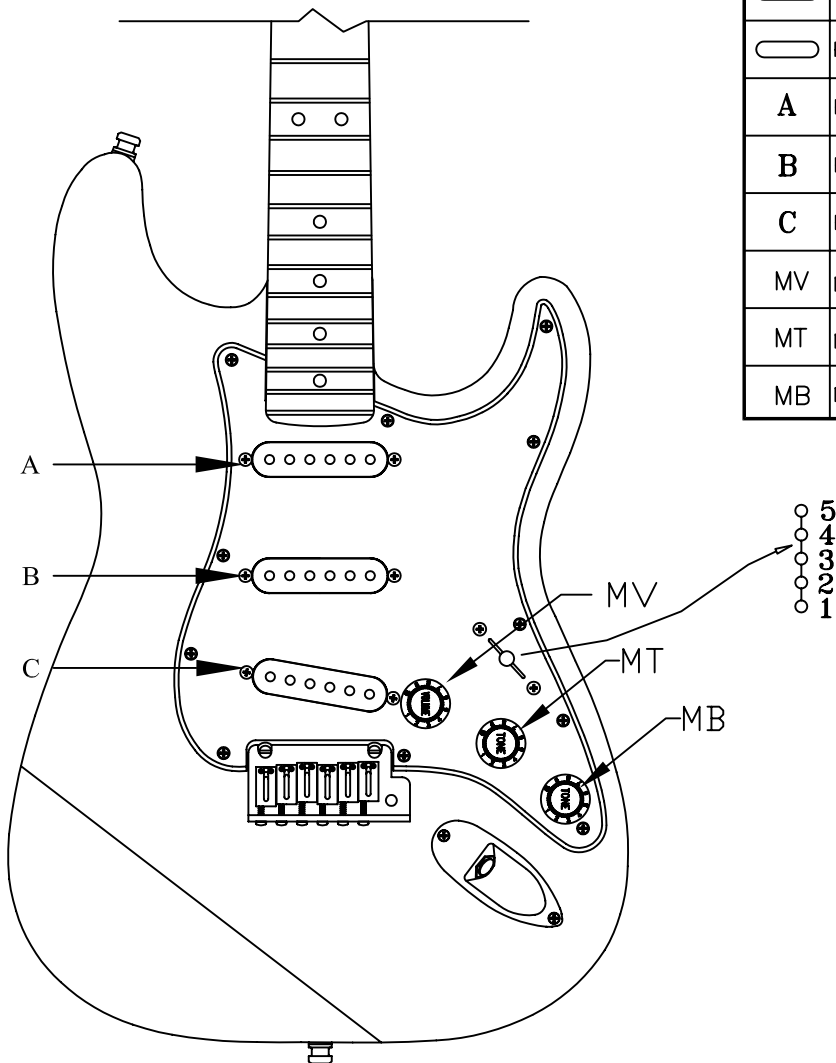

BODY & NECK CHART

BODY		NECK	
P/N	COLOR	P/N	COLOR
0028451505	OLYMPIC WHITE	0029685821	NATURAL
0028451506	BLACK	0029685806	NAT W/ BLK DECAL
0028451543	PEWTER	0029685821	NATURAL
0028451558	TORINO RED	0029685821	NATURAL
0028451571	CANDY GREEN	0029685821	NATURAL

ERIC CLAPTON STRAT UPGRADE[®], 011-7602

SWITCH & CONTROL FUNCTION

5 WAY SWITCH POSITION					
5	4	3	2	1	
					← NECK PICKUP (A)
					← MIDDLE PICKUP (B)
					← BRIDGE PICKUP (C)
	PICKUP IS ON				INDICATES POSITION OF 5 WAY SWITCH
	PICKUP IS OFF				
A	PICKUP (NECK)				
B	PICKUP (MIDDLE)				
C	PICKUP (BRIDGE)				
MV	MASTERVOLUME 250K	WORKS IN ALL 5-WAY POSITIONS			
MT	MASTERTONE NO LOAD	WORKS IN ALL 5-WAY POSITIONS			
MB	MID BOOST CONTROL	WORKS IN ALL 5-WAY POSITIONS			