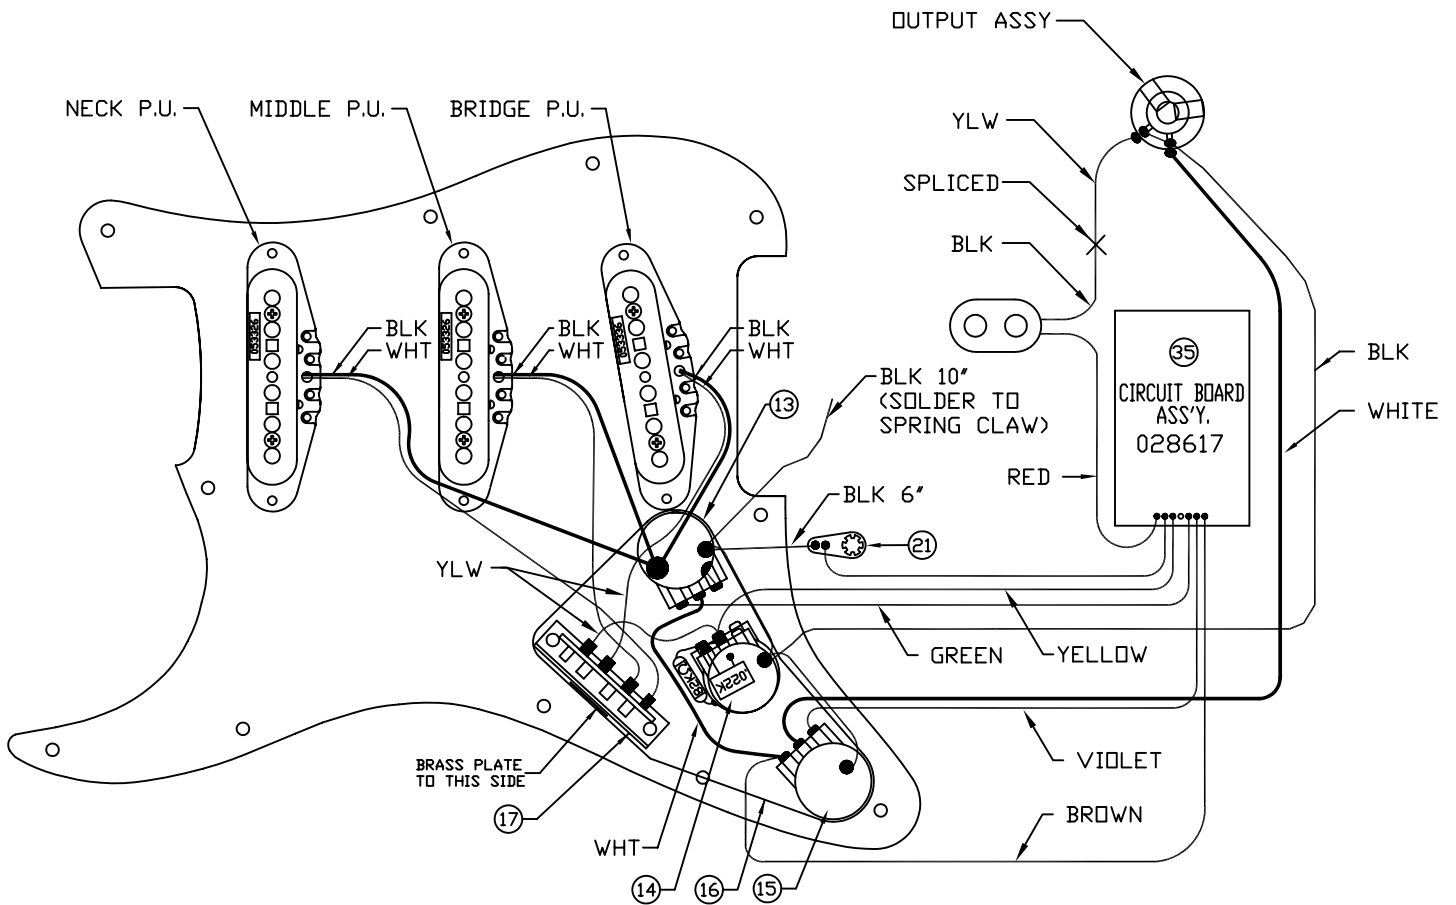

ERIC CLAPTON STRAT UPGRADE®, 011-7602

WIRING DIAGRAM